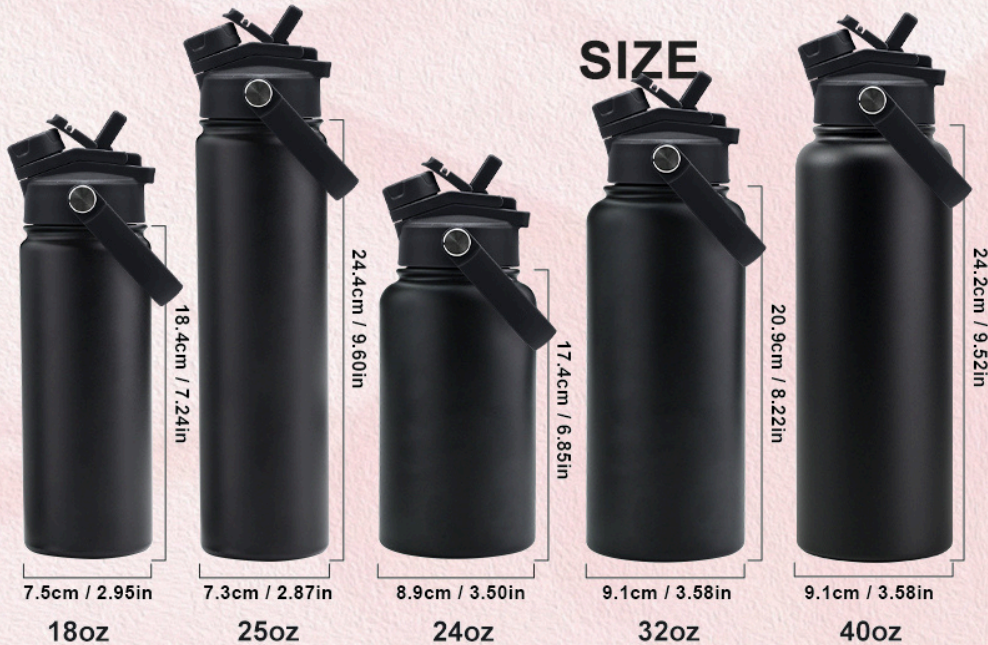

COLORS

SIZE

Customizable Colors

LIDS

PARTICULARS

ACCESSORIES