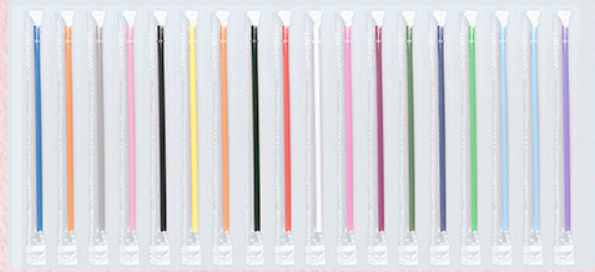

PACKAGING

ACCESSORIES